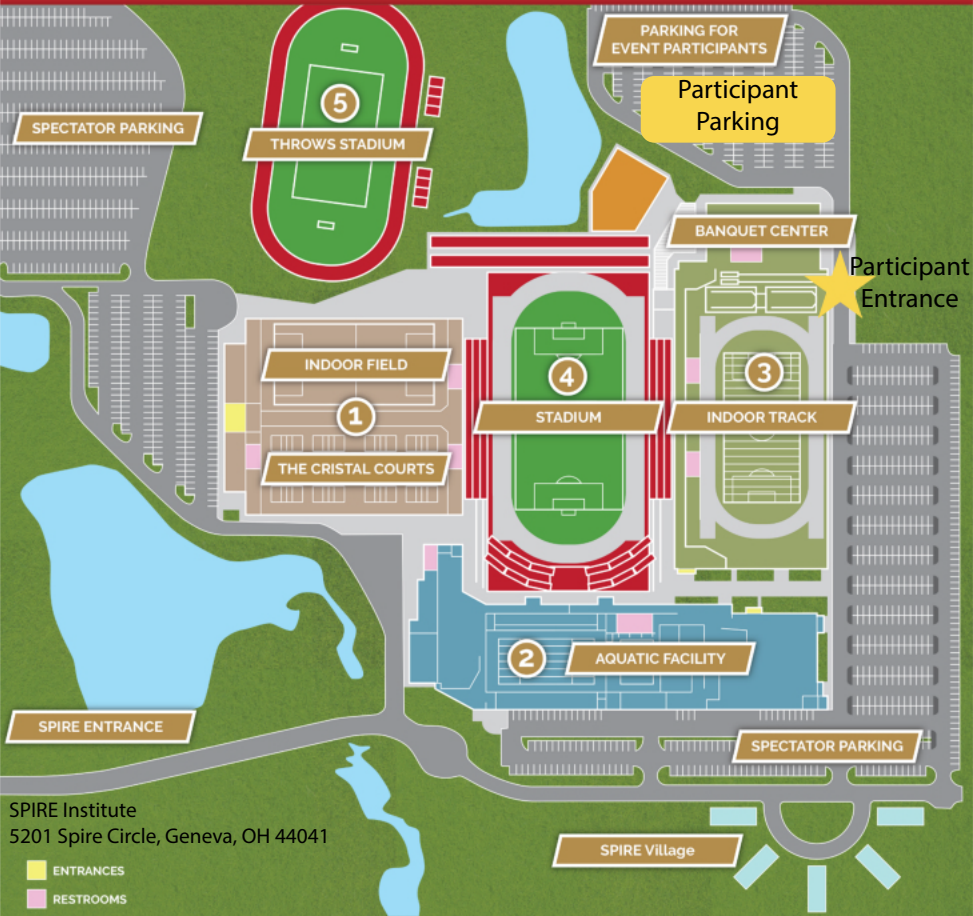

SPIRE FACILITY MAP

SPiRE Institute
5201 Spire Circle, Geneva, OH 44041